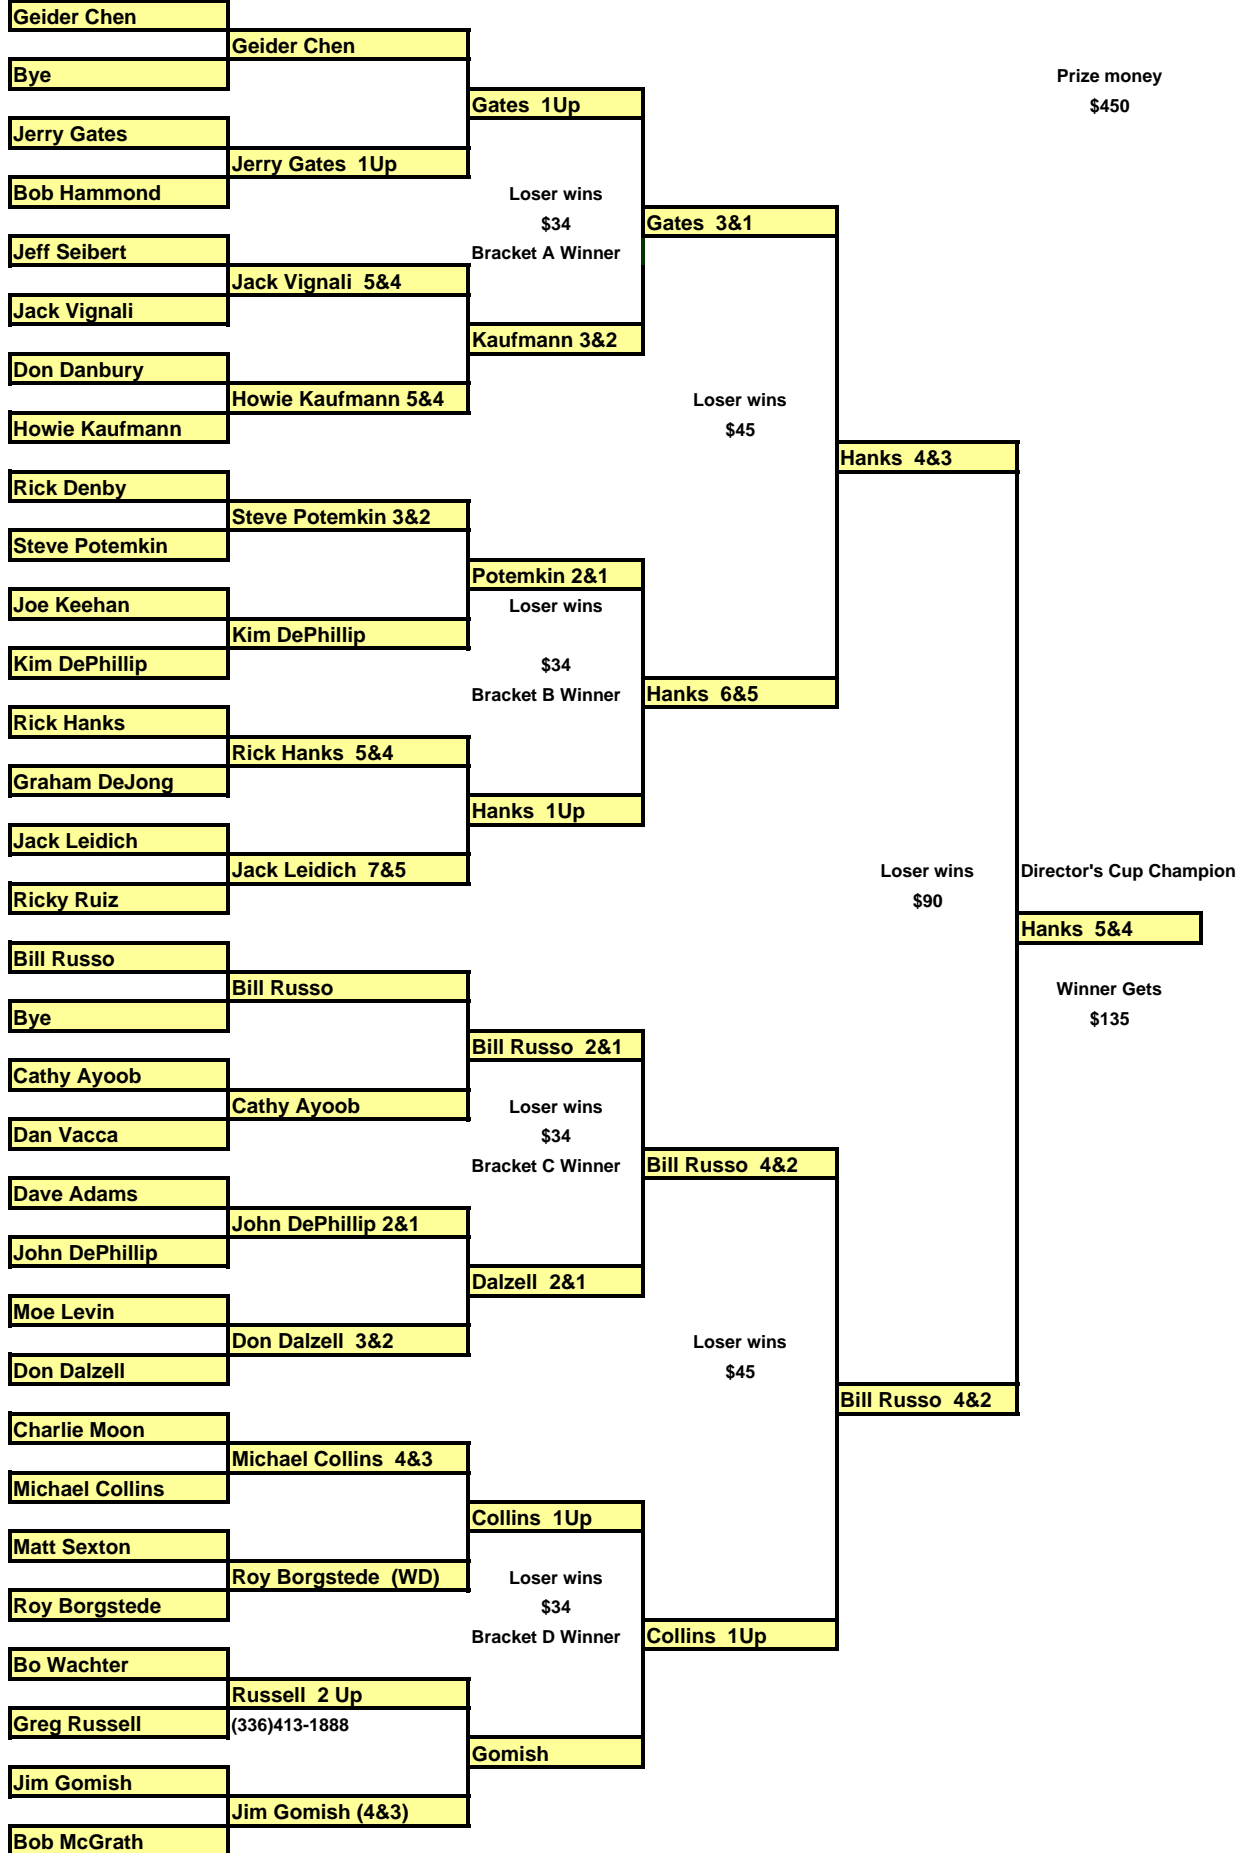

The Census Director's Cup Tournament for 2007

Play Match by 6/15

Play match by 7/13

Play Match by 8/3

Play Match by 8/24

Play Match by 9/14

Prize money
\$450

Director's Cup Champion
Hanks 5&4
Winner Gets \$135